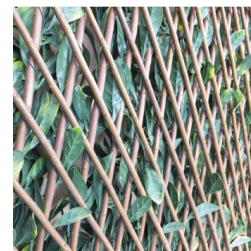

Woodland Artificial Hedge - Privacy Trellis Screening 2m x 1m

Your Price

£59.00 Regular

Price

£79.99

Product Images

Description

Our newest edition to the expressgrass.com hedge range. Rather than the single boxwood tiles this product is a pre-assembled 2m x 1m Hedge on a solid trellis backing.

A random leaf direction can be achieved, so they can be used stood upright to a height of 2m or laid across to form a 2m width by 1m height.

Slightly denser coverage can be obtained by opening trellis to a square of 1.2m x 1.2m

Perfect for smartening up gardens, yards, swimming pools areas and terraces. Ideal for the easy DIY installation, the Hedge Screening can be used virtually anywhere.

The Hedge Screen is manufactured from specially formulated plastic with UV inhibitors to protect against colour fading.

Popular Uses

- ✓ Garden Fencing
- ✓ Garden walls
- ✓ Balconies/Verandas
- ✓ Restaurants/Bars
- ✓ Hotels
- ✓ Shopping Centres
- ✓ And an endless amount more

Additional Information

Coverage	2m2
Size	2m x 1m
Backing	Extendable Trellis Grid