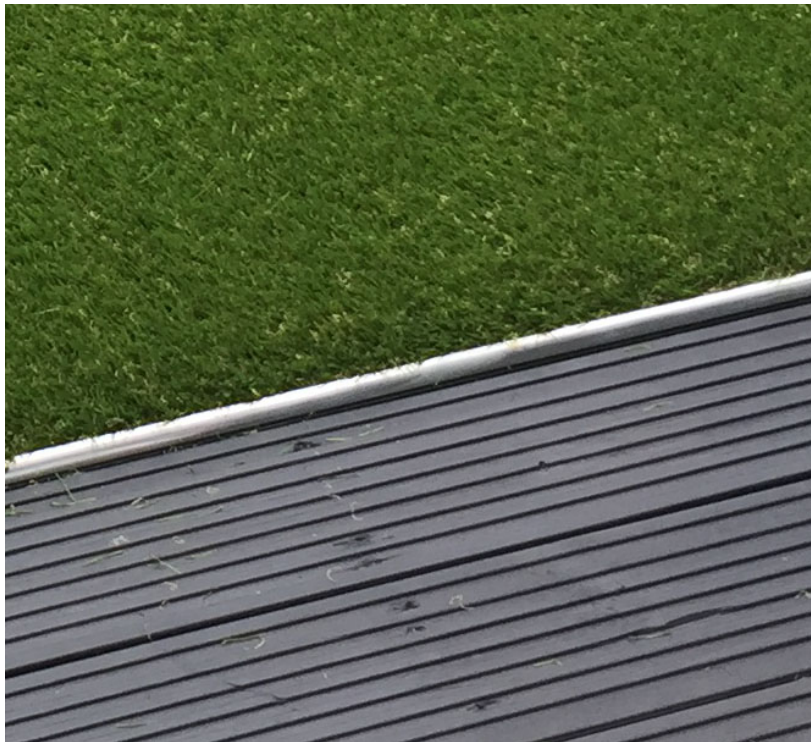

2.7m Aluminium Edge Trim

£13.99

Product Images

Description

Used to finish Artificial Grass around wooden decking, flat roofs, exhibition stands etc.

Stops wind lifting exposed edges and eliminates trip hazards caused by unsecured edges. Can be nailed or stuck with aquabond adhesive to any flat clean surface.