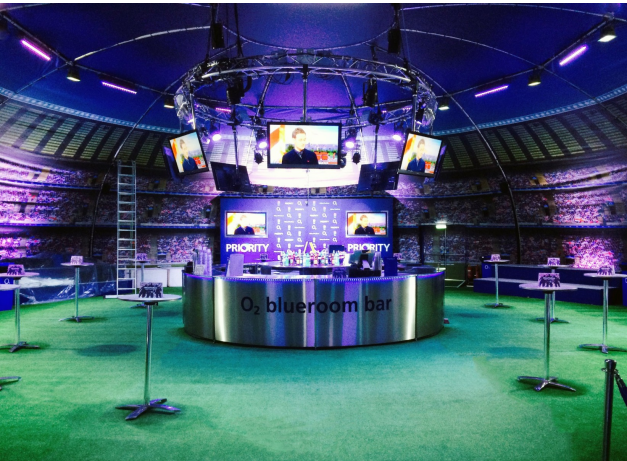

—Woodstock

£6.99

Product Images

Description

Now with a increased pile height to 7mm! This grass has been a massive success with exhibitors and retail shop displays.

It is ideal for all kinds of exhibitions, display areas and all other temporary uses. The light weight nature of the grass makes it easy to roll up and store, ready for the next show.