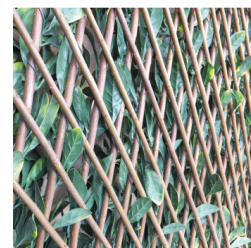

Extendable Artificial Hedge Privacy Screening 2m x 1m (Autumn)

£49.95

Product Images

Description

Our newest edition to the expressgrass.com hedge range. Rather than the single tiles this product is a pre-assembled 2m x 1m Hedge on a solid trellis backing.

Perfect for smartening up gardens, yards, swimming pools areas and terraces. Ideal for the easy DIY installation, the Hedge Screening can be used virtually anywhere.

The Hedge Screen is manufactured from specially formulated plastic with UV inhibitors to protect against colour fading.

Popular Uses

- ✓ Garden Fencing
- ✓ Garden walls
- ✓ Balconies/Verandas
- ✓ Restaurants/Bars
- ✓ Hotels
- ✓ Shopping Centres
- ✓ And an endless amount more

Additional Information

Coverage	2m2
Size	2m x 1m
Backing	Extendable Trellis Grid
Child Friendly	Yes. All of our ranges are perfect to use for play and activity areas
Pet Friendly	Yes. All of our ranges are great for your pets at home.